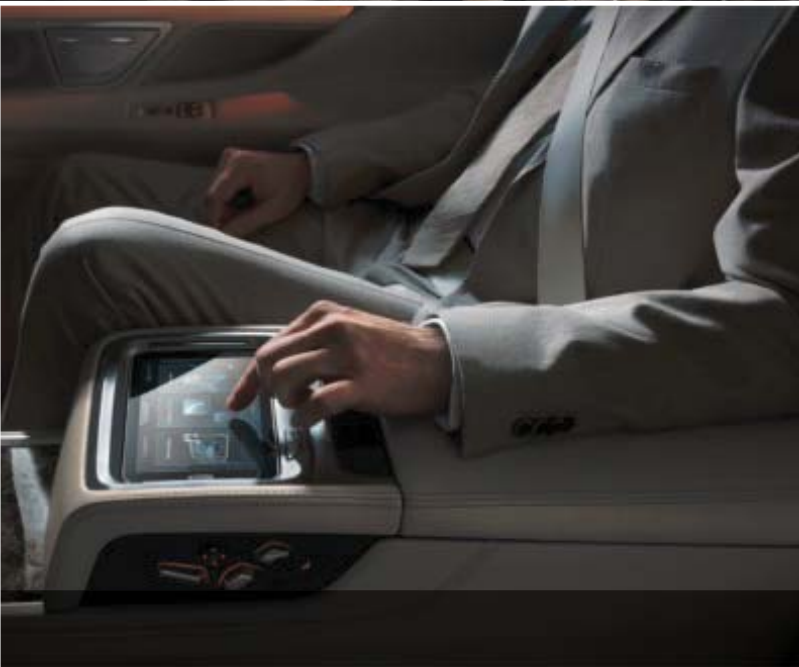

Display Key